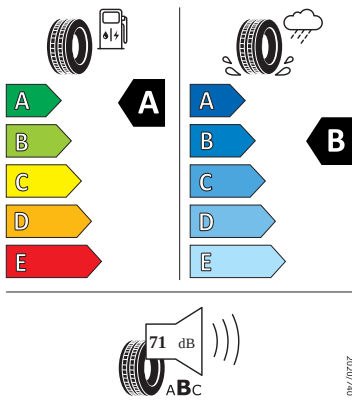

2020/740

- Goodyear 205/60 R16

GOODYEAR

546288

205/60R16 92 V

C1