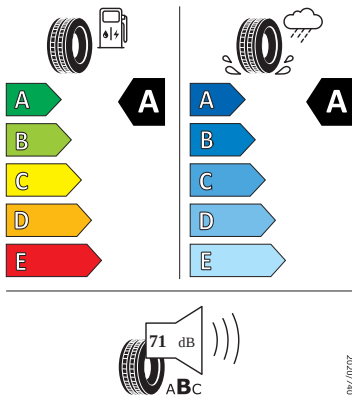

2020/740

- Bridgestone 205/55 R16

BRIDGESTONE

13233

205/55 R16 91 V

C1